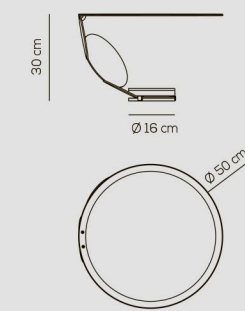

cut

Timo Ripatti

SP CUT
kg 5,57 m³ 0,133

IP20 CRI>90 dimmable 1-10V LED
CUT / DRIVER INCLUDED

Colours
NE intense black

3000K

LED 21W - optic ~ 60° beam
~ 1665 lm 80 lm/W source

110-240VAc

example composition code
SP CUT XXX NE XX LED

3 posizioni di montaggio della lampada / Installation of the lamp in 3 positions

cut

Timo Ripatti

LT CUT
kg 4,75 m³ 0,133

CE ENEC ETL in progress

IP20 CRI>90 dimmable LED

CUT / DIMMER INCLUDED

Colours
NE intense black

3000K

LED 17W - optic ~ 60° beam
1376 lm 81 lm/W source

110-240Vac

example composition code
LT CUT XXX NE XX LED

3 posizioni di montaggio della
lampada / Installation of the lamp
in 3 positions