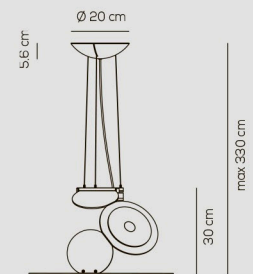

3000K

LED 21W - optic ~ 60° beam
1665 lm 80 lm/W source

110-240Vac

example composition code
PT CUT XXX NE XX LED

3 posizioni di montaggio della lampada / Installation of the lamp in 3 positions

SPCUTXXXNEXXLED

cut

Timo Ripatti

SP CUT
kg 5,57 m³ 0,133

IP20 CRI>90 dimmable 1-10V LED
CUT / DRIVER INCLUDED

Colours
NE intense black

3000K

LED 21W - optic ~ 60° beam
~ 1665 lm 80 lm/W source

110-240VAc

example composition code
SP CUT XXX NE XX LED

3 posizioni di montaggio della lampada / Installation of the lamp in 3 positions

cut

Timo Ripatti

LT CUT
kg 4,75 m³ 0,133

CE ENEC ETL in progress

IP20 CRI>90 dimmable LED