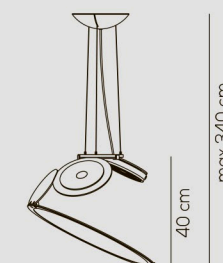

cut

Timo Ripatti

SP CUT
kg 5,57 m³ 0,133

IP20 CRI>90 dimmable 1-10V LED
CUT / DRIVER INCLUDED

Colours
NE intense black

3000K

LED 21W - optic ~ 60° beam
~ 1665 lm 80 lm/W source

110-240VAc

example composition code
SP CUT XXX NE XX LED

3 posizioni di montaggio della lampada / Installation of the lamp in 3 positions

cut

Timo Ripatti

LT CUT
kg 4,75 m³ 0,133

CE ENEC ETL in progress

IP20 CRI>90 dimmable LED