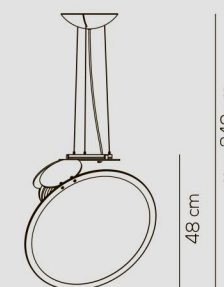

3000K

LED 21W - optic ~ 60° beam
1665 lm 80 lm/W source

110-240Vac

example composition code
PT CUT XXX NE XX LED

3 posizioni di montaggio della lampada / Installation of the lamp in 3 positions

SPCUTXXXNEXXLED

cut

Timo Ripatti

SP CUT
kg 5,57 m³ 0,133

IP20 CRI>90 dimmable 1-10V LED
CUT / DRIVER INCLUDED

Colours
NE intense black

3000K

LED 21W - optic ~ 60° beam
~ 1665 lm 80 lm/W source

110-240VAc

example composition code
SP CUT XXX NE XX LED

3 posizioni di montaggio della lampada / Installation of the lamp in 3 positions

cut

Timo Ripatti

LT CUT
kg 4,75 m³ 0,133

CE ENEC ETL in progress

IP20 CRI>90 dimmable LED

CUT / DIMMER INCLUDED

Colours
NE intense black

3000K

LED 17W - optic ~ 60° beam
1376 lm 81 lm/W source

110-240Vac

example composition code
LT CUT XXX NE XX LED

3 posizioni di montaggio della
lampada / Installation of the lamp
in 3 positions