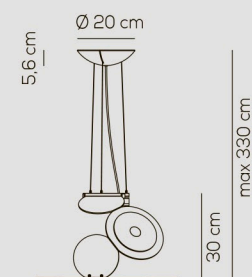

3000K

LED 21W - optic ~ 60° beam
1665 lm 80 lm/W source

110-240Vac

example composition code
PT CUT XXX NE XX LED

3 posizioni di montaggio della lampada / Installation of the lamp in 3 positions

SPCUTXXXNEXXLED

cut

Timo Ripatti

SP CUT
kg 5,57 m³ 0,133

IP20 CRI>90 dimmable 1-10V LED
CUT / DRIVER INCLUDED

Colours
NE intense black

3000K

LED 21W - optic ~ 60° beam
~ 1665 lm 80 lm/W source

110-240VAc

example composition code
SP CUT XXX NE XX LED

3 posizioni di montaggio della lampada / Installation of the lamp in 3 positions

cut

Timo Ripatti

LT CUT
kg 4,75 m³ 0,133

CE ENEC ETL in progress

IP20 CRI>90 dimmable LED

CUT / DIMMER INCLUDED

Colours
NE intense black

3000K

LED 17W - optic ~ 60° beam
1376 lm 81 lm/W source

110-240Vac

example composition code
LT CUT XXX NE XX LED

3 posizioni di montaggio della
lampada / Installation of the lamp
in 3 positions